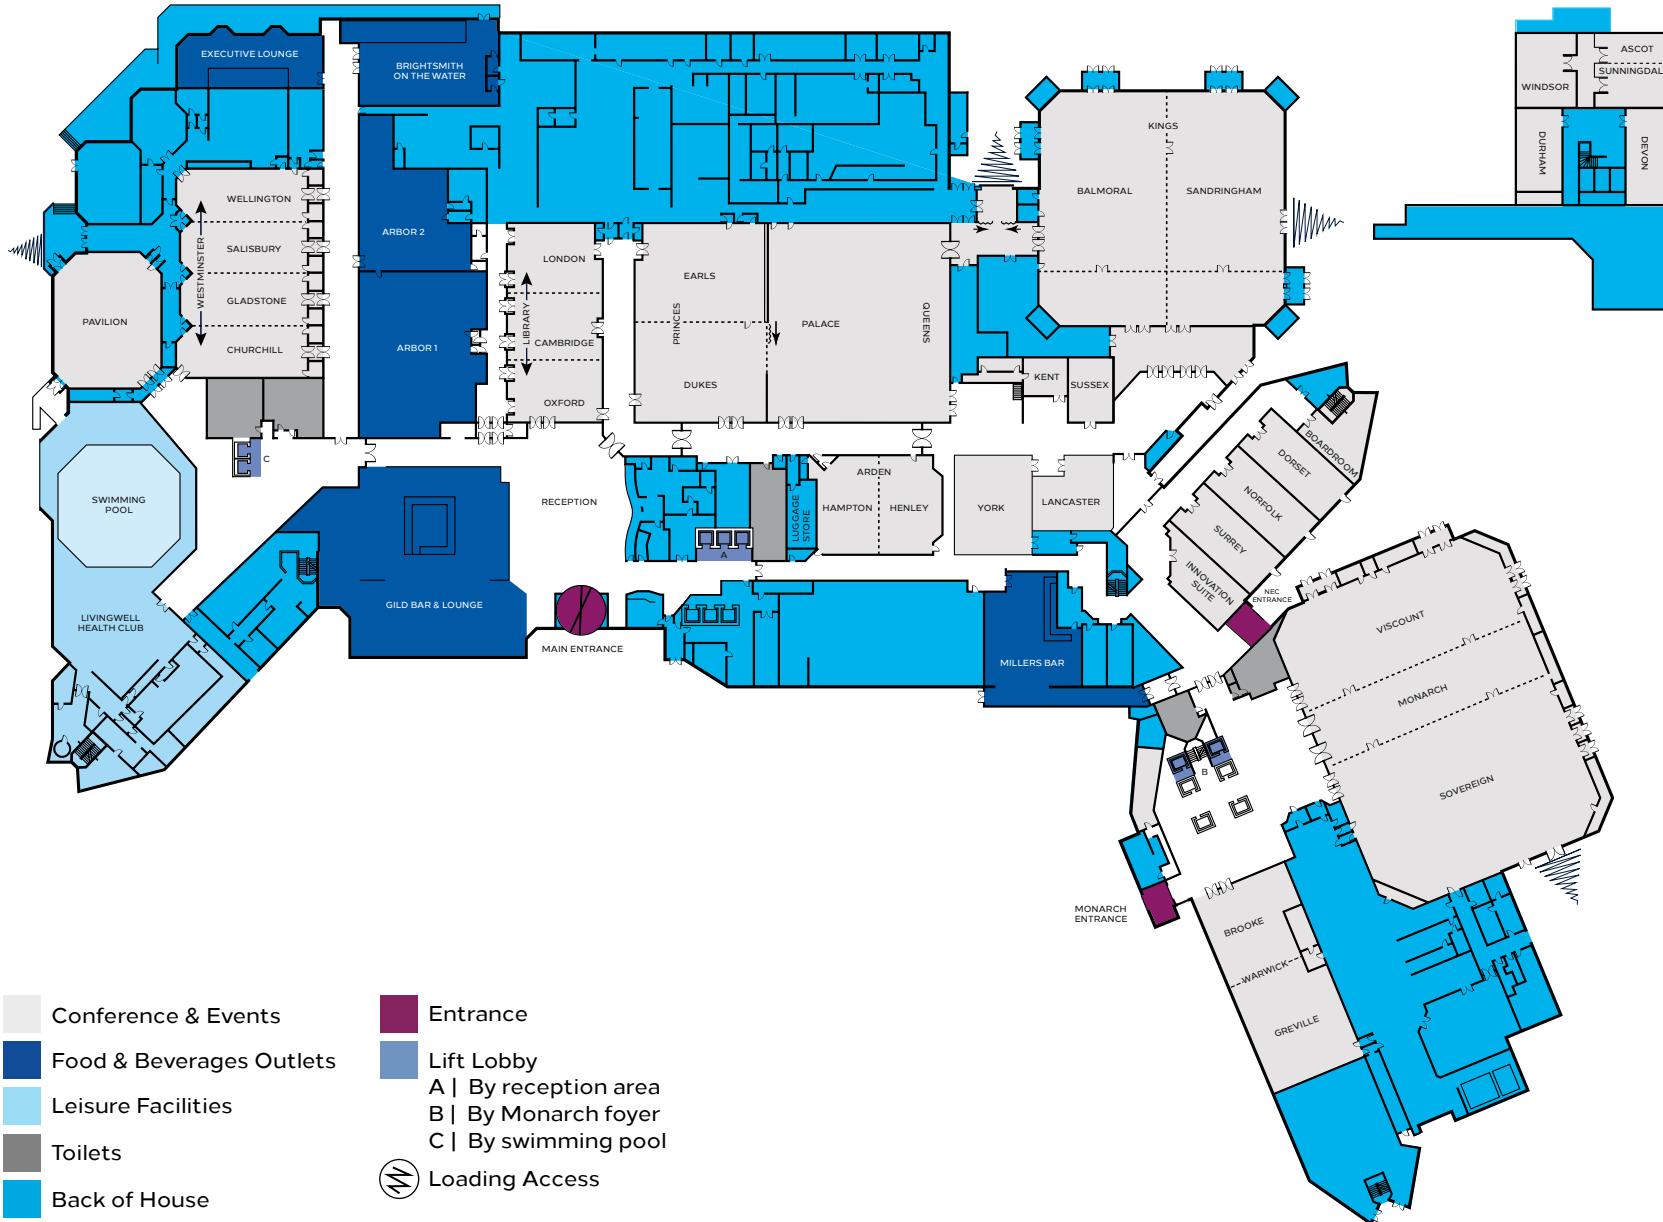

Hotel floorplan

Hilton Birmingham Metropole

FLOORPLAN

GROUND LEVEL

MEZZANINE LEVEL

KEY

- Conference & Events
- Food & Beverages Outlets
- Leisure Facilities
- Toilets
- Back of House
- Entrance
- Lift Lobby
- A | By reception area
- B | By Monarch foyer
- C | By swimming pool
- Loading Access