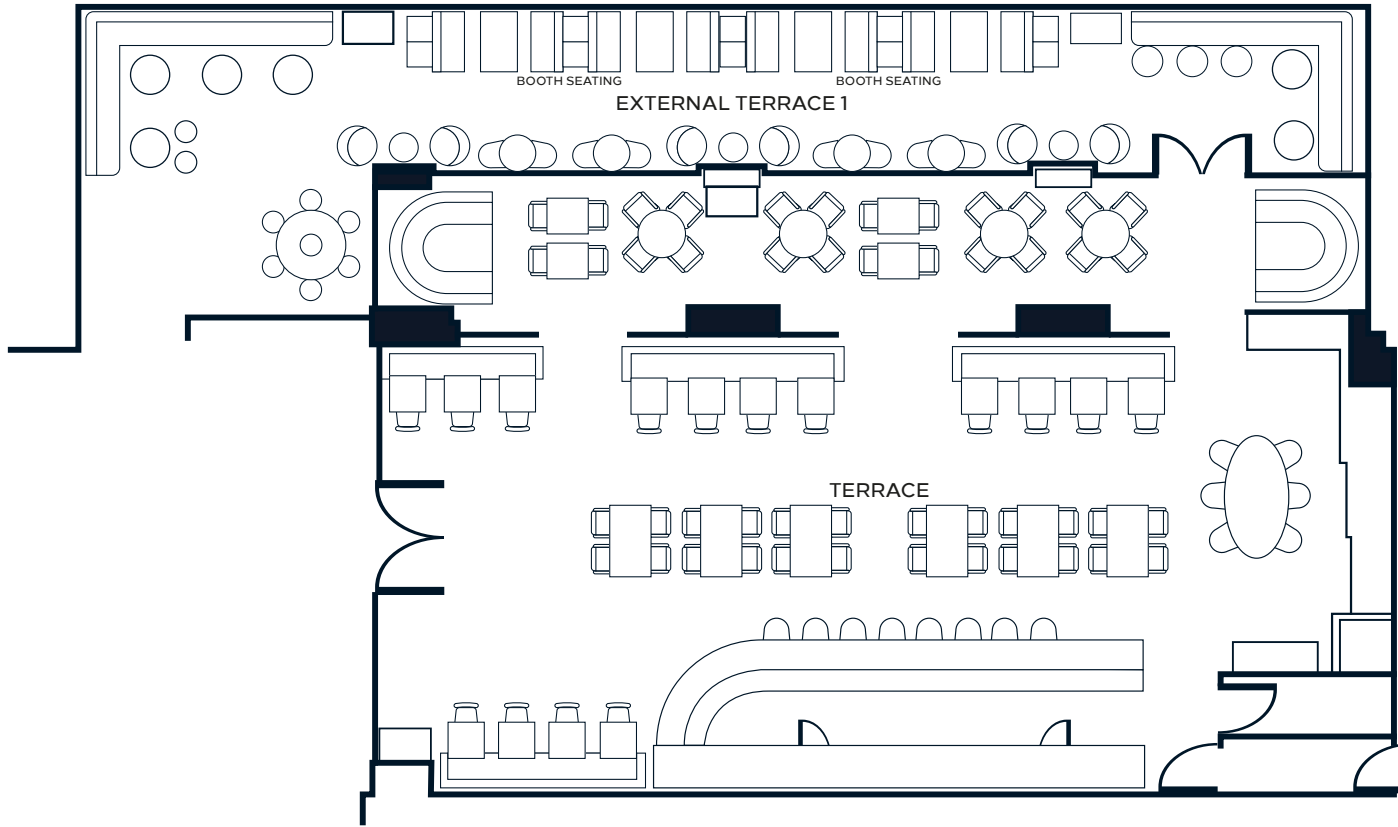

## Hilton Birmingham Metropole

FLOORPLAN

SPACE SPECIFICS

Capacities			
Capacity	-	-	-
Total	-	-	-

ABOUT THE SPACE

Inspired by the artisan makers at the heart of Birmingham's world-renowned jewellery quarter, Brightsmith uses local produce and quality ingredients at the heart of its offering to show off Birmingham's exciting and emerging food culture.

Serving a variety of delicious dishes and a creative cocktail offering, Brightsmith also features a terrace that overlooks the beautiful Pendigo Lake, perfect for seeing in those sunnier evenings.

**HILTON BIRMINGHAM METROPOLE**  
 National Exhibition Centre  
 Birmingham | B40 1PP | United Kingdom